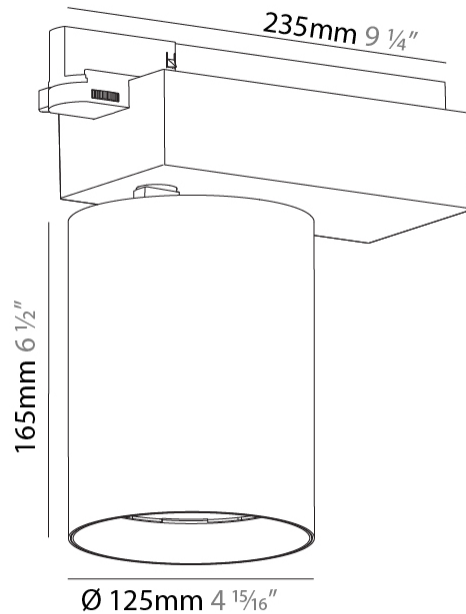

GENERAL

Series: Centriq
Subseries: Centriq 125
Brand: Prolicht
Division: Architectural
Mounting Type: Track
Mounting Location: Ceiling
Subcategory: Spots

PHYSICAL

Shape: Cylinder
Diameter (mm): 125
Diameter (in): 4 ¹⁵/₁₆
Length (mm): 235
Length (in): 9 ¹/₄
Height (mm): 165
Height (in): 6 ¹/₂
Light Distribution: Adjustable / Direct
Fixture Finish: SSR / BKV / CWI / CRY / HAB / UFT / ITA / RUA / FTG / MYG / LOD / PUS / FRO / FUP / KIA / POP / BLS / SPG / MEY / GOH / GUM / CHC / COM / ABZ / JAG / OBR / MOS / ROR
Fixture Material: Aluminum

ELECTRICAL

Lamp Type: LED (Zhaga Standard)
Input Wattage (W): 55 / 54
Total Output Wattage (W): 49.5 / 48.6
Dimming: Tri-Mode (Non-Dimming and Phase Dimming (120Vac only) and 0-10V Dimming)
Driver Included: Yes
Driver Location: Integrated
Driver Type: Constant Current - Universal
Driver Class: Class 2
Input Voltage (V): 120 - 277
Constant Current (MA): 1400

LED

Number of LEDs: 1
Color Temperature (°K): 3000 / 3500 / 4000
Max. Delivered Lumen (lm): 5250 / 4498 / 4590
Nominal Lumen (lm): 6030 / 5165 / 5270
CRI: >90 CRI
Lamp Life (hrs): 50000

OPTICAL

Reflector°: 16 / 26 / 42
Adjustability: Rotational 340°; Tilt 90°

RATINGS AND CERTIFICATIONS

Certified By: Certified for North American Standards
IP rating: IP20