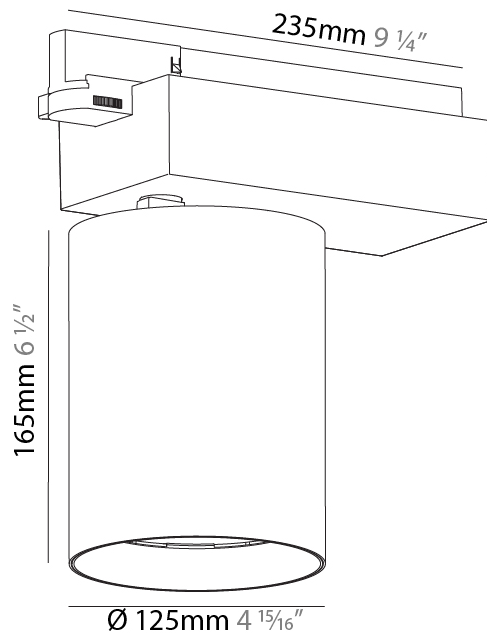

GENERAL

Series: Centriq
Subseries: Centriq 125
Brand: Prolicht
Division: Architectural
Mounting Type: Track
Mounting Location: Ceiling
Subcategory: Spots

PHYSICAL

Shape: Cylinder
Diameter (mm): 125
Diameter (in): 4 ¹⁵ / ₁₆
Length (mm): 235
Length (in): 9 ¹ / ₄
Height (mm): 165
Height (in): 6 ¹ / ₂
Light Distribution: Adjustable / Direct
Fixture Finish: SSR / BKV / CWI / CRY / HAB / UFT / ITA / RUA / FTG / MYG / LOD / PUS / FRO / FUP / KIA / POP / BLS / SPG / MEY / GOH / GUM / CHC / COM / ABZ / JAG / OBR / MOS / ROR
Fixture Material: Aluminum

Beam Angle: 8
Adjustability: Rotational 340°; Tilt 90°

RATINGS AND CERTIFICATIONS

Certified By: Certified for North American Standards
IP rating: IP20

PROJECT

TYPE

SPECIFIER

QUANTITY

DATE